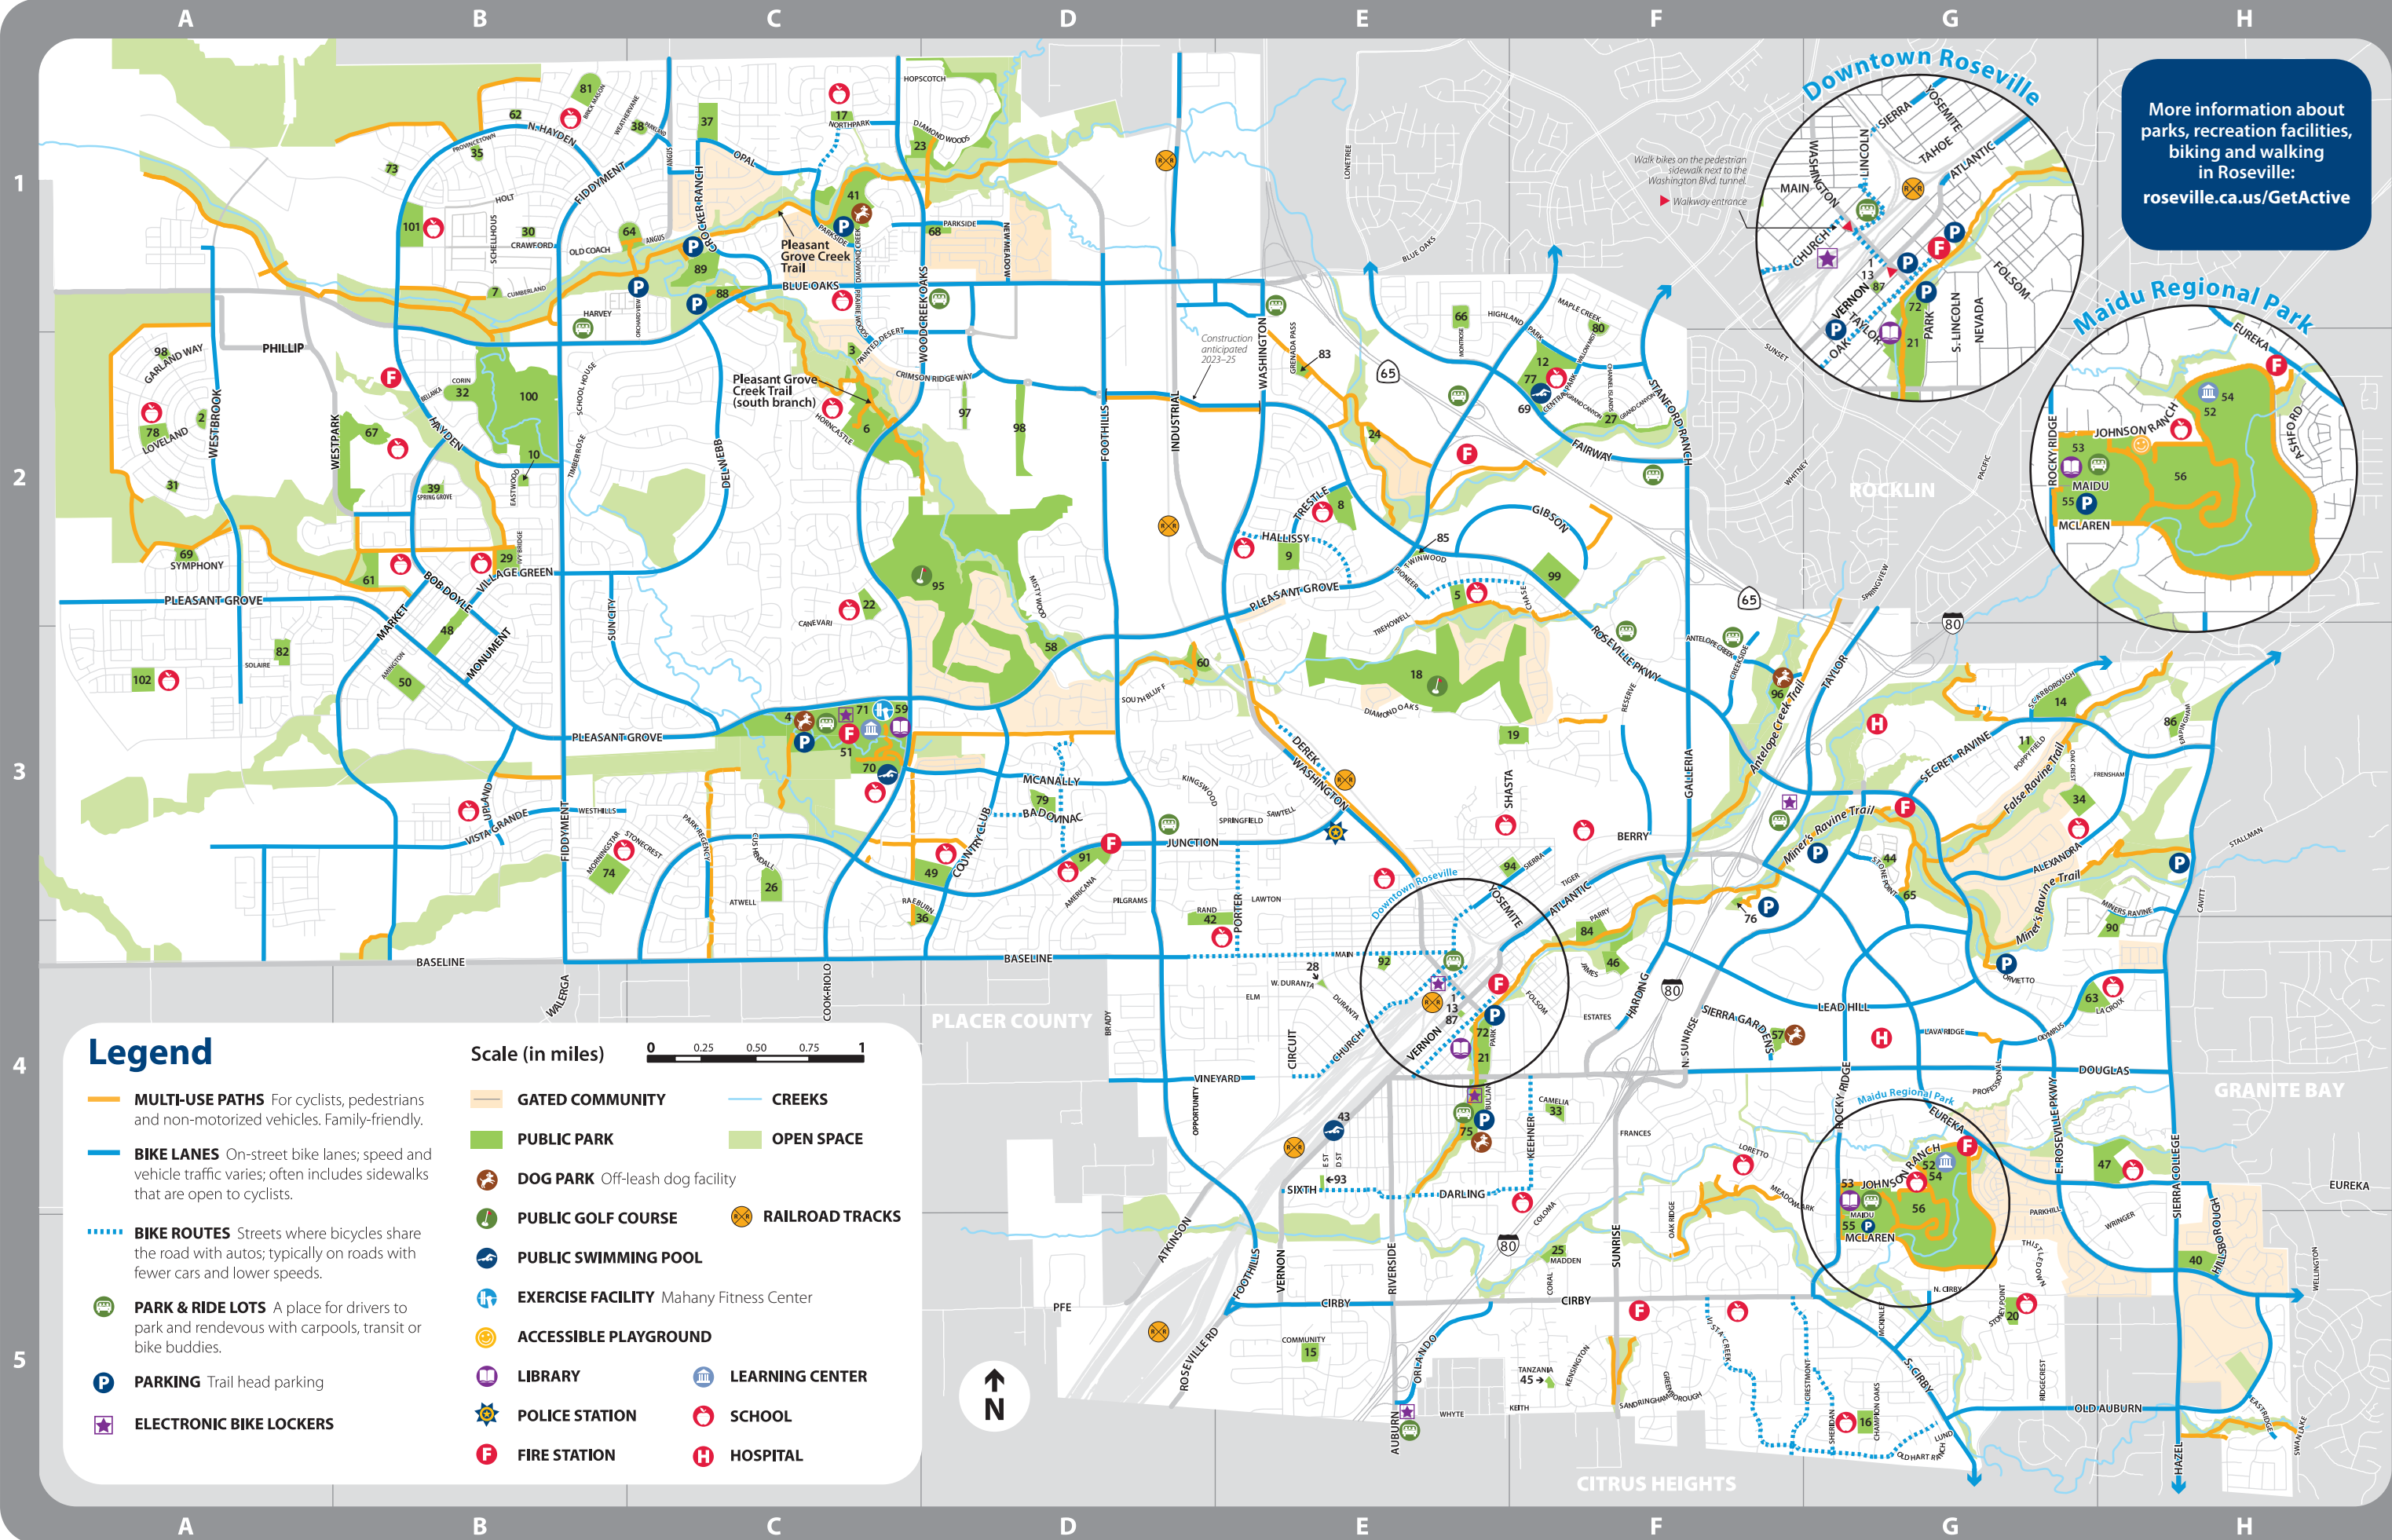

Travel at a safe speed; yield to pedestrians.

When passing, slow down and move to the left when safe.

Pedestrians

Pedestrians always use the left lane.

Stay in the proper lane so you aren't surprised by traffic coming up behind you.

When a cyclist approaches, step toward the shoulder to allow extra room for passing.

All Trail Users

Don't block the trail; travel single file when the trail is busy.

Keep dogs under control and on a leash no longer than 6 feet. *Municipal Code 7.04.060*

Stay alert to your surroundings.

Watch a brief video with helpful tips, visit: roseville.ca.us/ShareTheTrail

This map is provided as a guide to park and bicycle facilities and routes within the City of Roseville, and is not intended as a guarantee or warranty of the safety, condition, suitability or fitness of the facilities and routes shown on the map.

More information about parks, recreation facilities, biking and walking in Roseville: roseville.ca.us/GetActive

Legend

- **MULTI-USE PATHS** For cyclists, pedestrians and non-motorized vehicles. Family-friendly.
- **BIKE LANES** On-street bike lanes; speed and vehicle traffic varies; often includes sidewalks that are open to cyclists.
- - - - **BIKE ROUTES** Streets where bicycles share the road with autos; typically on roads with fewer cars and lower speeds.
- PARK & RIDE LOTS** A place for drivers to park and rendezvous with carpools, transit or bike buddies.
- PARKING** Trail head parking
- ELECTRONIC BIKE LOCKERS**
- GATED COMMUNITY**
- PUBLIC PARK**
- DOG PARK** Off-leash dog facility
- PUBLIC GOLF COURSE**
- PUBLIC SWIMMING POOL**
- EXERCISE FACILITY** Mahany Fitness Center
- ACCESSIBLE PLAYGROUND**
- LIBRARY**
- POLICE STATION**
- FIRE STATION**
- CREEKS**
- OPEN SPACE**
- RAILROAD TRACKS**
- SCHOOL**
- HOSPITAL**
- LEARNING CENTER**